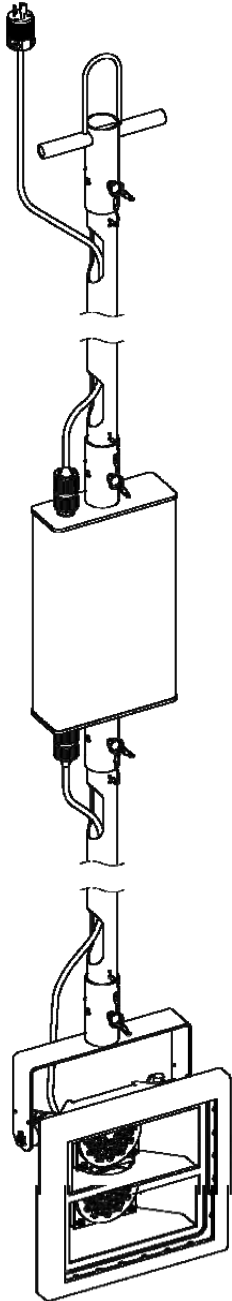

LED POOL LIGHT

The HP-LED is our leading edge nuclear LED pool light with 30,000 lumens illumination. It features a 35 meter depth rating, 90-240 VAC power and stainless steel housing. The HP-LED has a 1-year warranty.

Light type	Ultra high-intensity LED
Output	30,000 lumens
Center intensity	12,000 lux
Color temperature	6,300K
Voltage	90-240VAC, 50-60 Hz
Power	510 watts, 5 Amps
Beam angle (half intensity)	vertical: 70° horizontal: 104°
Lifetime	30,000 hrs to 70% of original light output
Depth rating	35m (100 ft) max
Housing material	304 stainless steel
Window material	polycarbonate
Light & yoke size	12" x 12" x 6" w/ connector
Power supply size	13.1" x 4.7" x 2.4"
Connectors	PBH series-stainless steel w/ polyurethane
Weight (air)	Light head: 29.7 lbs (13.5 kg), power supply: 24.9 lbs (11.3 kg)
Weight (water)	Light head: 15 lbs (6.8 kg), power supply: 12.6 lbs (5.7 kg)
Operating temp	-10°C to 50°C (122°F) in water
Radiation tolerance	1.5 x 10 ⁶ Rads (total accumulated)

5618 Copley Drive, San Diego, CA 92111
858.565.8500 | www.rosys.com | sales@rosys.com

HP-LED POOL LIGHT

Complete system includes:

- LED light head
(SS* housing, shock resistant window)
- Power supply
(SS housing, dual redundancy)
- 25' power cable
(power supply to electrical outlet)
- 6.5' light cable
(light head to power supply)
- Poles – 10' upper and 5' lower
(SS, 1.66" diam., .13" wall)
- T-bar lift bail
(SS, uses existing HPS mounting bracket)
- Yoke bracket
(SS, adjustable light head tilt angle)

PN: 80-90235-xx
(xx= 01 straight plug, 02 twist, 03 unterm.)

Optional parts and systems:

- **125' power cable**
PN CA-8-xx-125
- **Custom wall mounting brackets**
- contact ROS Sales
- **Custom pole lengths**
- contact ROS Sales