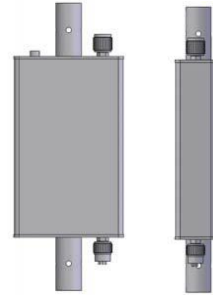

Light type	Ultra high-intensity LED
Output	30,000 lumens
Center intensity	12,000 lux
Color temperature	6,300K
Voltage	90-240VAC, 50-60 Hz
Power	510 watts, 5 Amps
Beam angle (half intensity)	vertical: 70° horizontal: 104°
Lifetime	30,000 hrs to 70% of original light output
Depth rating	35m (100 ft) max
Housing material	304 stainless steel
Window material	polycarbonate
Light & yoke size	12" x 12" x 6" w/ connector
Power supply size	13.1" x 4.7" x 2.4"
Connectors	PBH series-stainless steel w/ polyurethane
Weight (air)	Light head: 29.7 lbs (13.5 kg), power supply: 24.9 lbs (11.3 kg)
Weight (water)	Light head: 15 lbs (6.8 kg), power supply: 12.6 lbs (5.7 kg)
Operating temp	-10°C to 50°C (122°F) in water
Radiation tolerance	1.5 x 10 ⁶ Rads (total accumulated)

5618 Copley Drive, San Diego, CA 92111
858.565.8500 | www.rosys.com | sales@rosys.com

HP-LED POOL LIGHT

Complete system includes:

- LED light head
(SS* housing, shock resistant window)
- Power supply
(SS housing, dual redundancy)
- 25' power cable
(power supply to electrical outlet)
- 6.5' light cable
(light head to power supply)
- Poles – 10' upper and 5' lower
(SS, 1.66" diam., .13" wall)
- T-bar lift bail
(SS, uses existing HPS mounting bracket)
- Yoke bracket
(SS, adjustable light head tilt angle)

PN: 80-90235-xx
(xx= 01 straight plug, 02 twist, 03 unterm.)

Optional parts and systems:

- **125' power cable**
PN CA-8-xx-125
- **Custom wall mounting brackets**
- contact ROS Sales
- **Custom pole lengths**
- contact ROS Sales

*SS= Stainless steel

Power supply
13"h x 4.7"w x 2.4"d

LED light head
12.0"h x 12.0"w x 6.0"

HP-LED Assembly

- System length (typ): 17.8'
- System weight (air): 80 lbs (approx)
- System weight (water): 40 lbs (approx.)